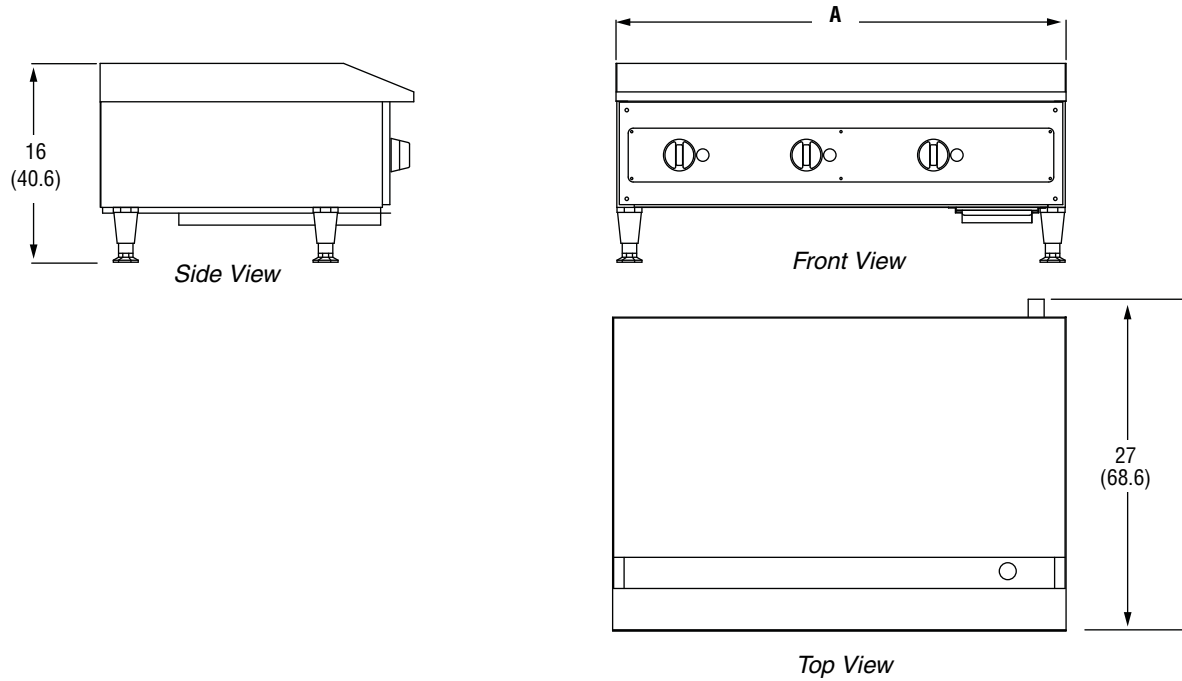

### FEATURES

- Shipped set up for natural gas, includes kit for conversion to propane
- Includes regulator and gas valve
- Polished surface 3/4" (1.09 cm) thick top plate
- Welded seams eliminate grease and dirt traps
- 12" (30.5 cm) wide heating zone per control. (18" griddle has one burner.)
- Cooking surface depth: 19" (48.3 cm)
- 2 3/4" (7 cm) backsplash, 2 1/4" (5.7 cm) side splashes
- Heavy-duty legs with 4" to 5 1/2" (10.2 cm to 14 cm) adjustment range
- Thermostatically Controlled Griddles maintain user settings to ensure consistent surface temperature

### DIMENSIONS

☐ Dimensions shown in inches (cm).

### SPECIFICATIONS

Item	(A) Width
40718	12 (30.5)
40719	18 (45.7)
40720	24 (61.0)
40721	36 (91.4)
40839	48 (121.9)
40840	60 (152.4)
40722	24 (61.0)
40723	36 (91.4)